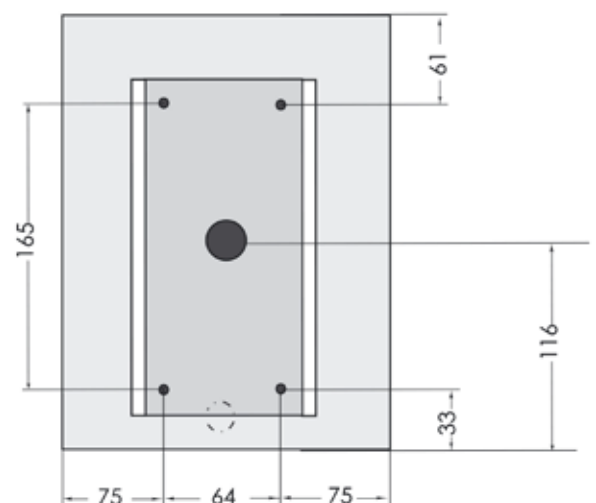

## WALL LIGHT, SURFACE

WL77

8

DECORATIVE WALL LIGHT WITH SWITCH FOR CABINS, LOUNGES AND ACCOMODATION AREAS

<b>Design</b>	According to rules of maritime classification societies and relevant standards
<b>Housing</b>	Brass
<b>Diffuser</b>	Polycarbonate, opal
<b>Mounting</b>	4 mounting holes, Ø 3 mm
<b>Switch</b>	1-pole switch
<b>Cable entry</b>	Ø 24 mm
<b>Protection class</b>	IP20
<b>Weight</b>	1.2 kg
<b>Light source</b>	Incandescent lamp or LED retrofit (not included)
<b>Lamp base</b>	E27
<b>Wattage</b>	max. 60 W
<b>Voltage</b>	110/240 V AC or 24 V DC
<b>Frequency</b>	50-60 Hz or 0 Hz

## PART NO.

WL77

5127000900-001

## SPARE PARTS

## PART NO.

Diffuser

7112014100

[mm]