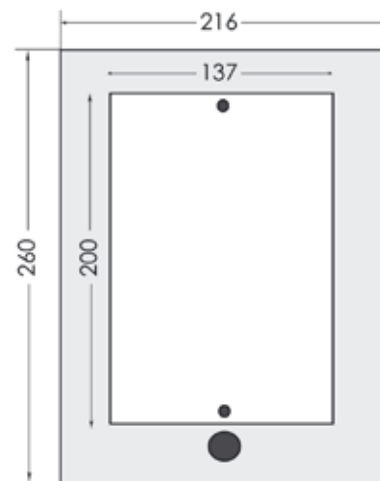

## WALL LIGHT, SURFACE

WL77

8

DECORATIVE WALL LIGHT WITH SWITCH FOR CABINS, LOUNGES AND ACCOMODATION AREAS

<b>Design</b>	According to rules of maritime classification societies and relevant standards
<b>Housing</b>	Brass
<b>Diffuser</b>	Polycarbonate, opal
<b>Mounting</b>	4 mounting holes, Ø 3 mm
<b>Switch</b>	1-pole switch
<b>Cable entry</b>	Ø 24 mm
<b>Protection class</b>	IP20
<b>Weight</b>	1.2 kg
<b>Light source</b>	Incandescent lamp or LED retrofit (not included)
<b>Lamp base</b>	E27
<b>Wattage</b>	max. 60 W
<b>Voltage</b>	110/240 V AC or 24 V DC
<b>Frequency</b>	50-60 Hz or 0 Hz

## PART NO.

WL77

5127000900-001

## SPARE PARTS

## PART NO.

Diffuser

7112014100

[mm]